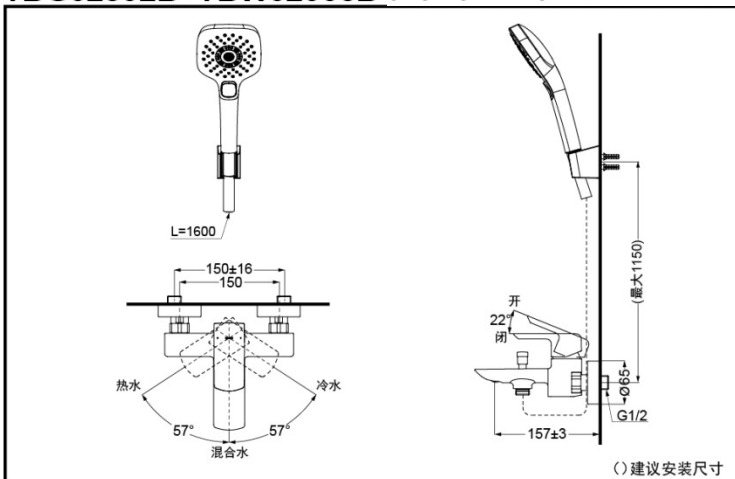

TOTO

Wall-Mount Single-Lever Bath & Shower Mixer

TBG02302B

TBW02005B

TBW02006B
(3Modes)

①TBG02302B

②TBW02005B

③TBW02006B

- Elegant appearance.
- Beautiful curves reveal elegant taste.
- Easy installation and usage.

SPECIFICS

Water Inlet Requirement :
0.05MPa(Dynamic
Pressure)~1.0MPa(Static
Pressure)

Water Efficiency :
Grade2(Hand Shower)

Wall-Mount Single-Lever Bath & Shower Mixer TBG02302B+TBW02006B

*TOTO(CHINA) CO.,LTD. All rights reserved.

Others

Series : GR

Recommend fittings : G series
Hand Shower